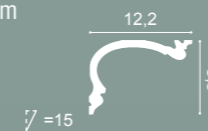

# Curtain Profiles

GORDIJNPROFIELEN / PROFILS RIDEAU  
GARDINENLEISTEN / CORNISAS PARA CORTINAS

**C341 | C341F HERITAGE M**  
CURTAIN PROFILE  
200 x 8,8 x 12,2 cm  
Purotouch<sup>®</sup>

**C342 HERITAGE L**  
CURTAIN PROFILE  
200 x 14 x 19 cm  
Purotouch<sup>®</sup>

**C343 HERITAGE XL**  
CURTAIN PROFILE  
200 x 19 x 25 cm  
Purotouch<sup>®</sup>

**C390 STEPS**  
CURTAIN PROFILE  
200 x 6 x 10 cm  
Purotouch<sup>®</sup>  
Designed by  
Orio Tonini

**C391 STEPS**  
CURTAIN PROFILE  
200 x 6 x 16 cm  
Purotouch<sup>®</sup>  
Designed by  
Orio Tonini

**C991**  
CURTAIN PROFILE  
200 x 11 x 14 cm  
Purotouch<sup>®</sup>  
Designed by  
Ulf Moritz