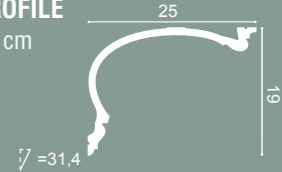

# Curtain Profiles

GORDIJNPROFIELEN / PROFILS RIDEAU  
GARDINENLEISTEN / CORNISAS PARA CORTINAS

**C341 | C341F HERITAGE M**  
CURTAIN PROFILE  
200 x 8,8 x 12,2 cm  
Purotouch<sup>®</sup>

**C342 HERITAGE L**  
CURTAIN PROFILE  
200 x 14 x 19 cm  
Purotouch<sup>®</sup>

**C343 HERITAGE XL**  
CURTAIN PROFILE  
200 x 19 x 25 cm  
Purotouch<sup>®</sup>

**C390 STEPS**  
CURTAIN PROFILE  
200 x 6 x 10 cm  
Purotouch<sup>®</sup>  
Designed by  
Orio Tonini

**C391 STEPS**  
CURTAIN PROFILE  
200 x 6 x 16 cm  
Purotouch<sup>®</sup>  
Designed by  
Orio Tonini

**C991**  
CURTAIN PROFILE  
200 x 11 x 14 cm  
Purotouch<sup>®</sup>  
Designed by  
Ulf Moritz